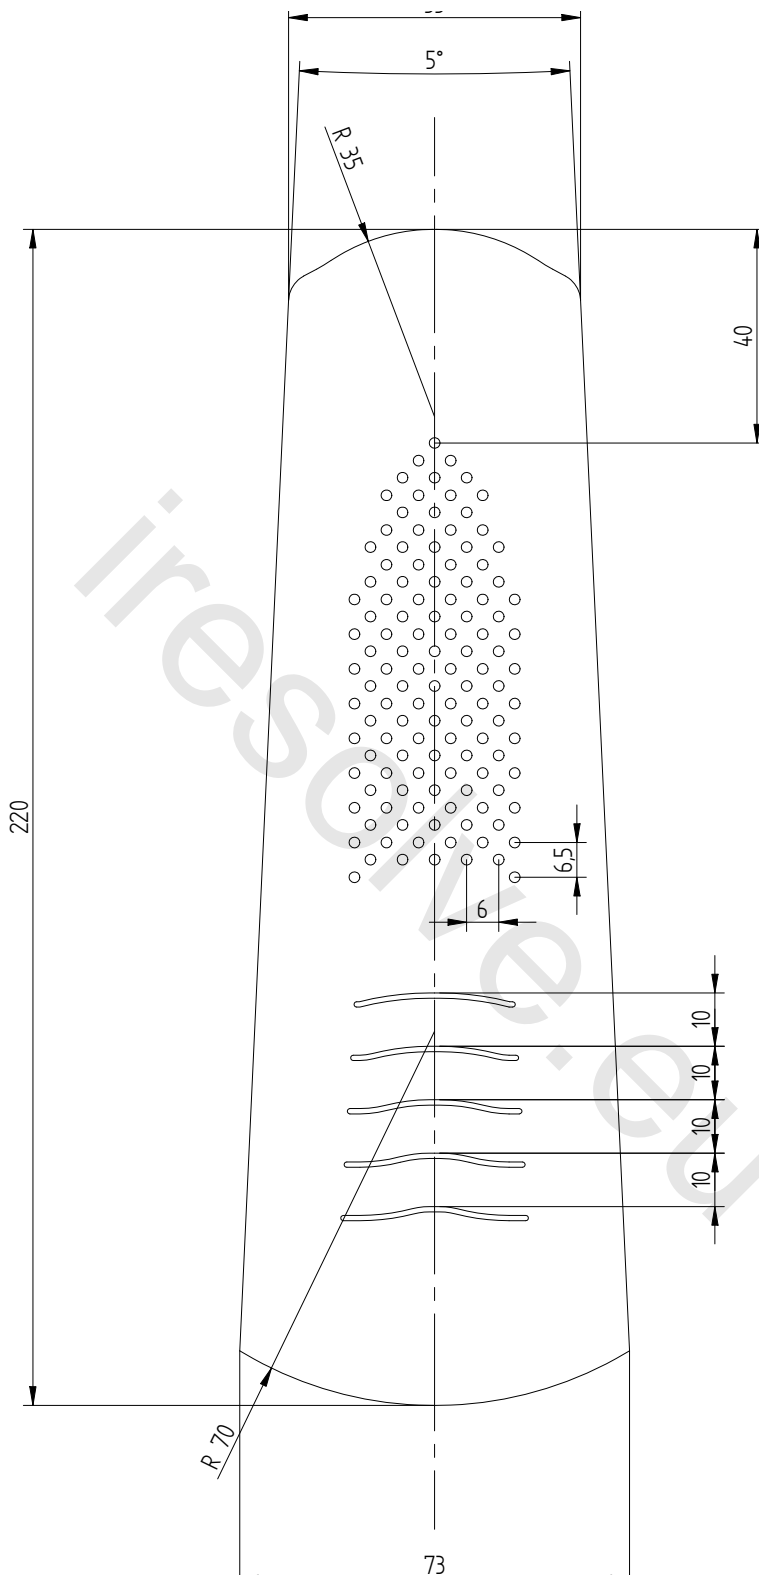

Code :

A1303

Name :

Always Infinity Regular
OVERALL VIEW

Page :

2

DRAFT

DRAFT

DRAFT

iResolve

www.iresolve.eu

Designed by

Valid by :

01/01/10

Scale :

Code :

A1303

Name :

Always Infinity Regular
FOLDED POSITIONED

Page :

5

iresolve.eu

DRAFT

iResolve
www.iresolve.eu

Designed by

Valid by :
01/01/10

Scale :

Code :
A1303

Name :

Always Infinity Regular
POUCH

Page :
6