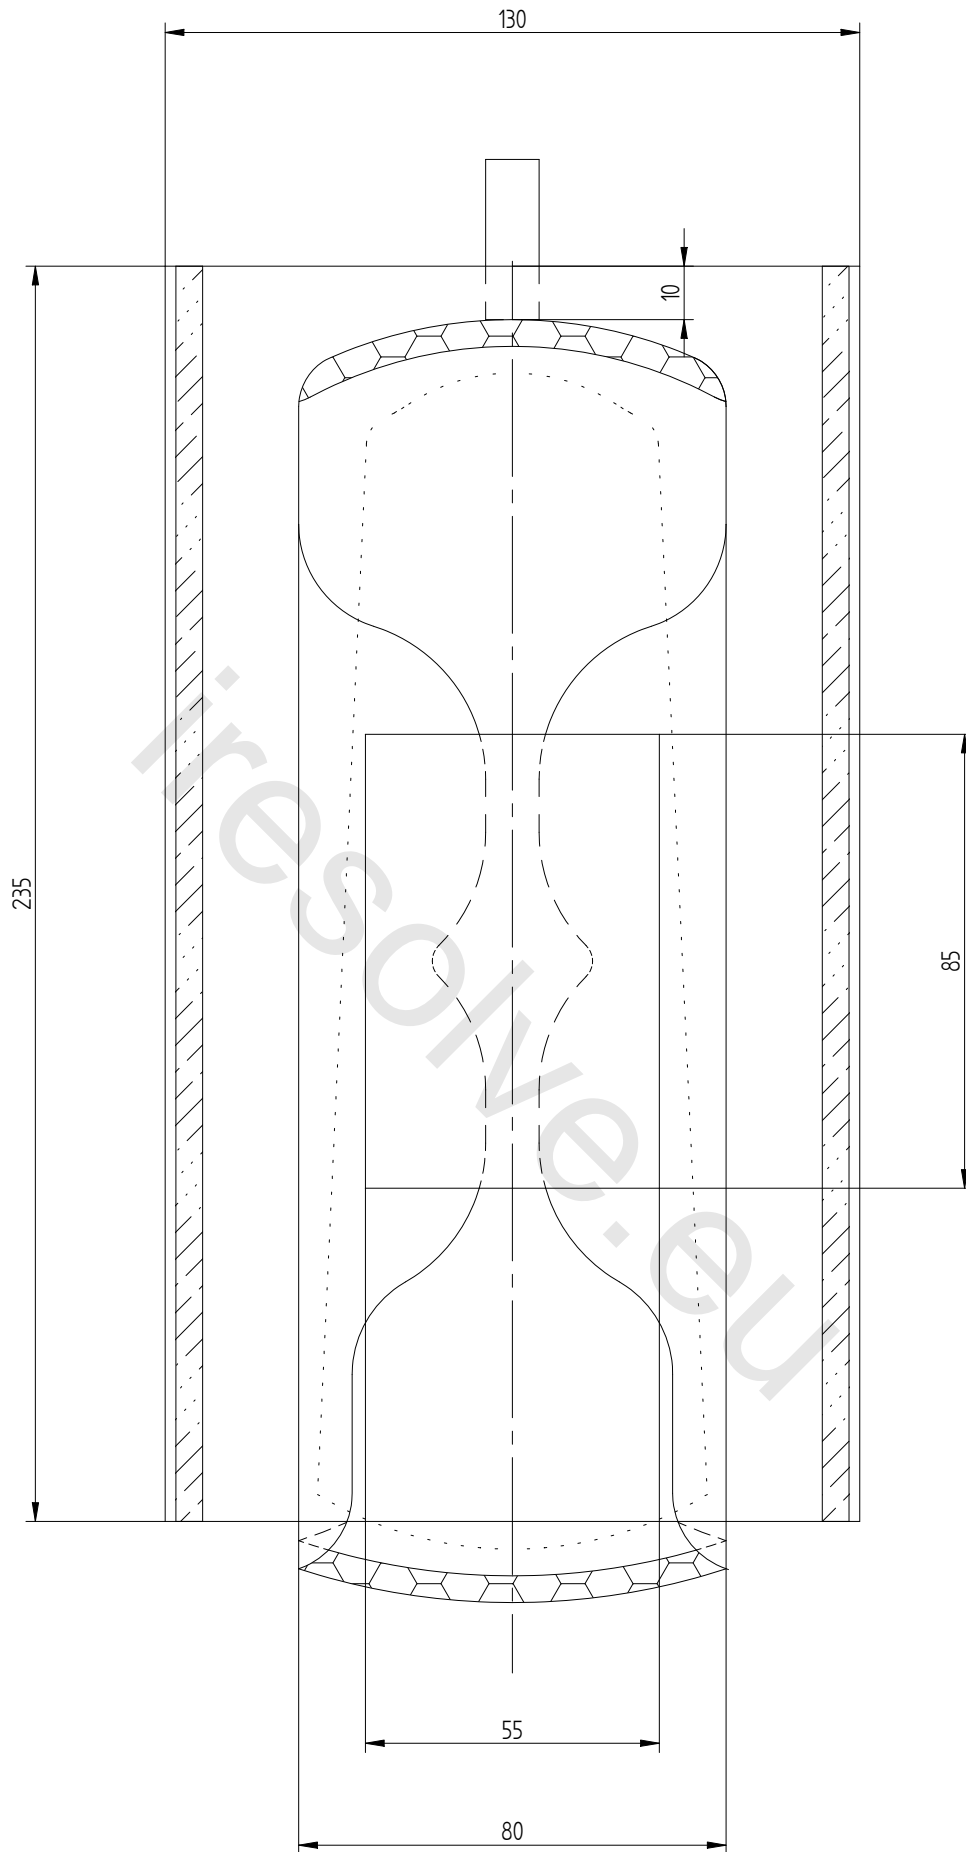

Code :

A1303

Name :

Always Infinity Regular
OVERALL VIEW

Page :

2

DRAFT

DRAFT

DRAFT

iResolve

www.iresolve.eu

Designed by

Valid by :

01/01/10

Scale :

Code :

A1303

Name :

Always Infinity Regular
FOLDED POSITIONED

Page :

5

iresolve.eu

DRAFT

iResolve
www.iresolve.eu

Designed by

Valid by :
01/01/10

Scale :

Code :
A1303

Name :

Always Infinity Regular
POUCH

Page :
6