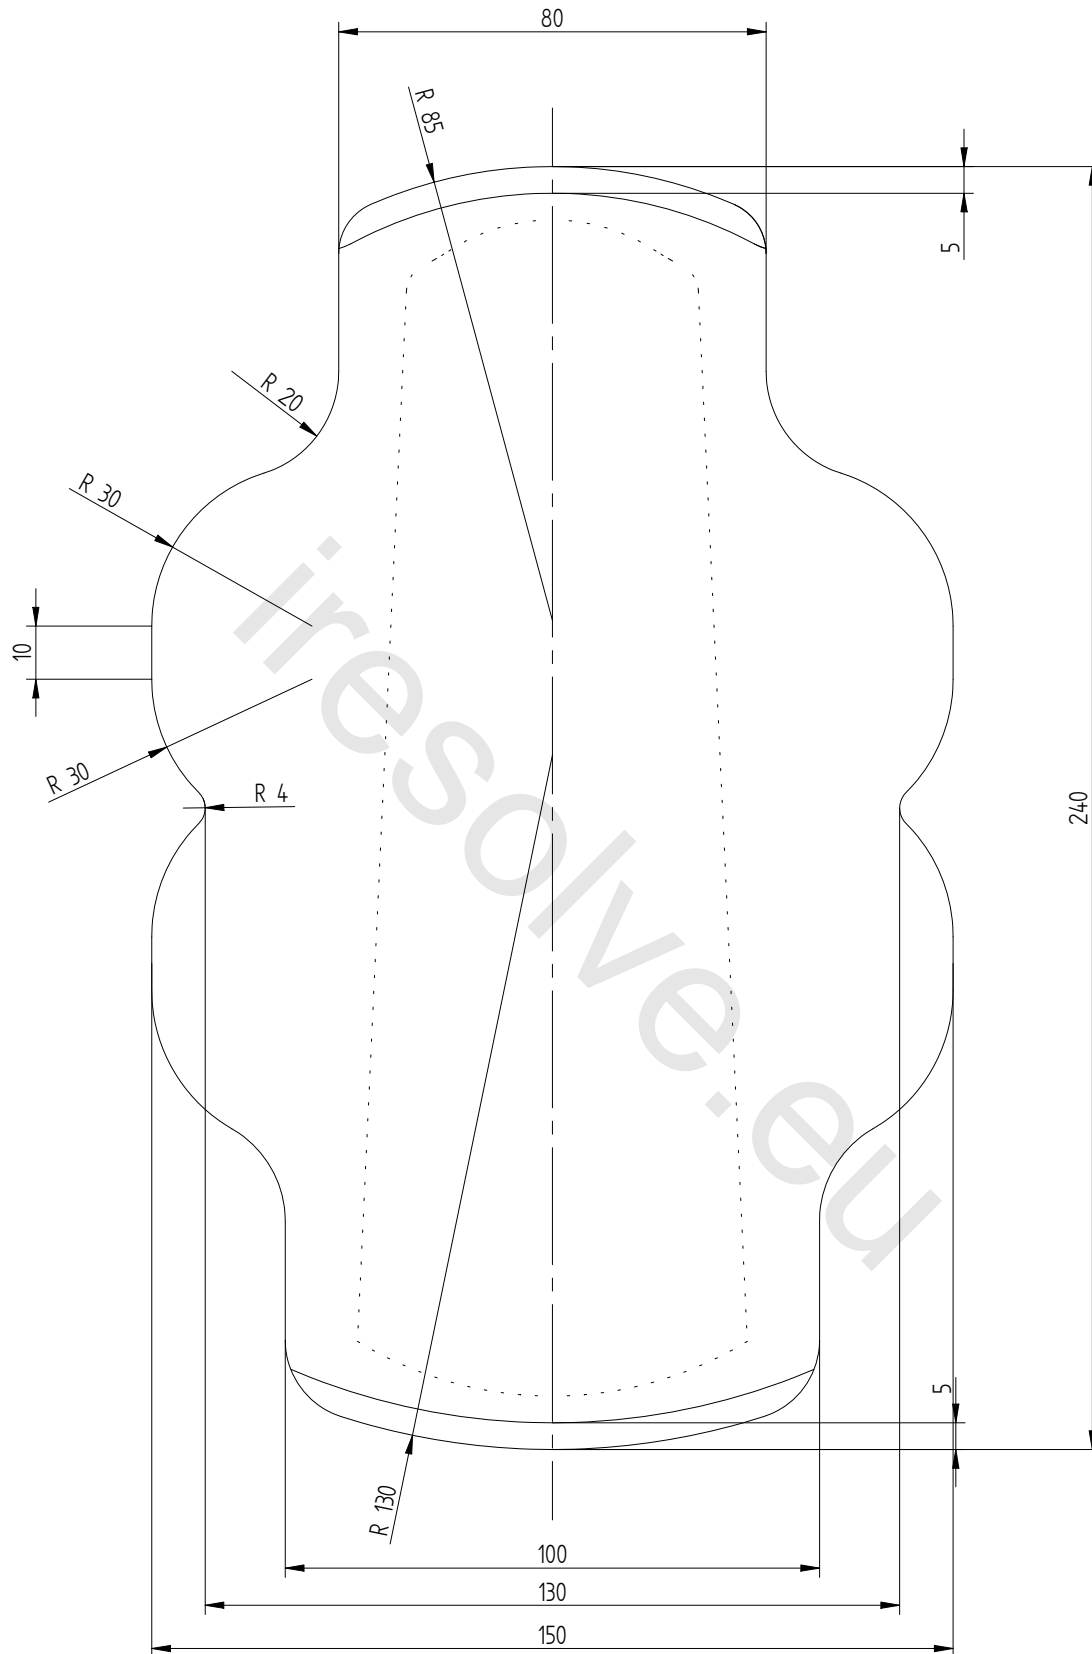

Code :

A1303

Name :

Always Infinity Regular
OVERALL VIEW

Page :

2

DRAFT

DRAFT

DRAFT

iResolve

www.iresolve.eu

Designed by

Valid by :

01/01/10

Scale :

Code :

A1303

Name :

Always Infinity Regular
FOLDED POSITIONED

Page :

5

iresolve.eu

DRAFT

iResolve
www.iresolve.eu

Designed by

Valid by :
01/01/10

Scale :

Code :
A1303

Name :

Always Infinity Regular
POUCH

Page :
6