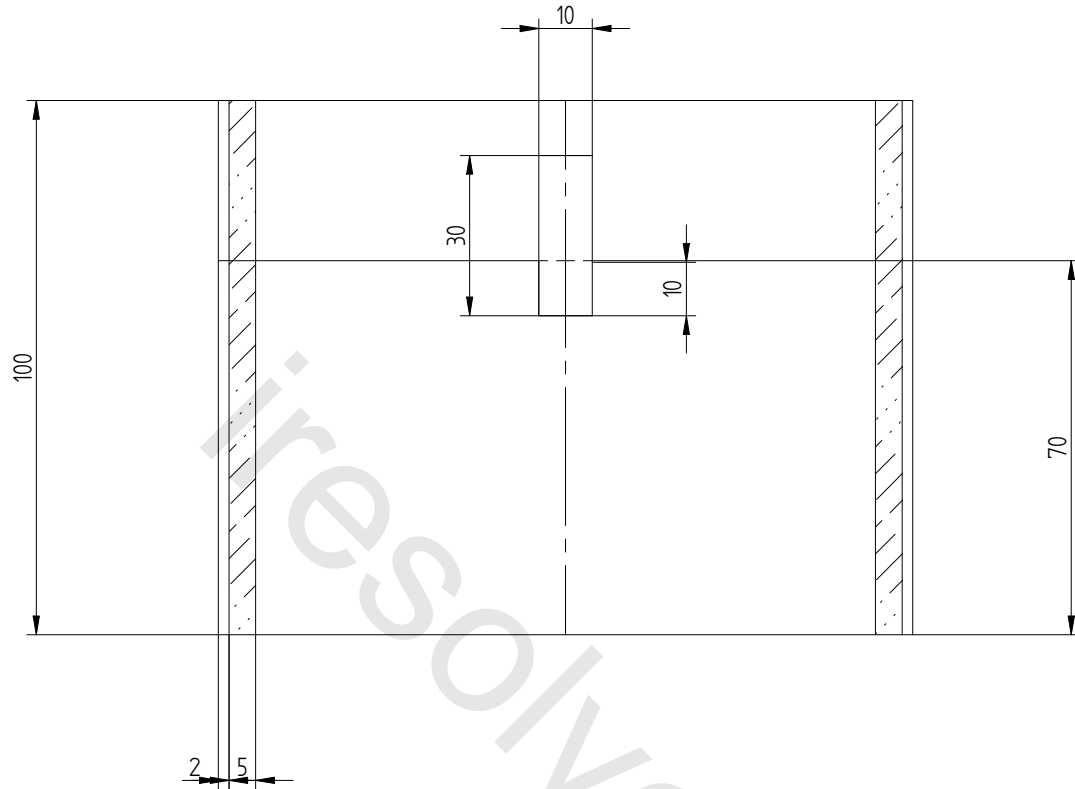

A1303

Name :

Always Infinity Regular
FOLDED POSITIONED

Page :

5

iresolve.eu

DRAFT

iResolve
www.iresolve.eu

Designed by

Valid by :
01/01/10

Scale :

Code :
A1303

Name :

Always Infinity Regular
POUCH

Page :
6